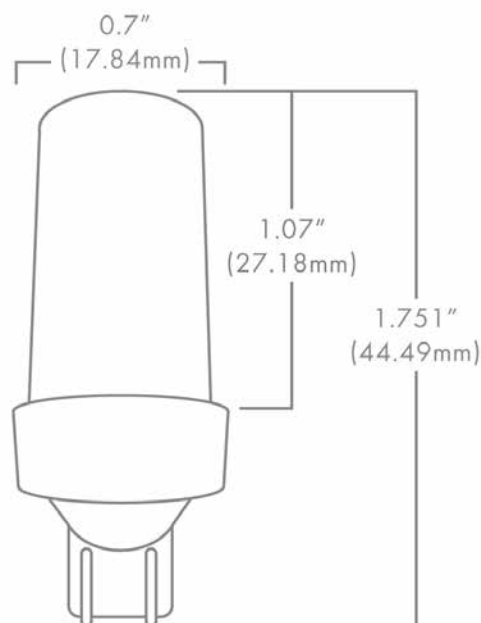

T5 ECOSTAR

DESCRIPTION

The Brilliance T5 Ecostar Wedge is a sub-compact LED that utilizes a omni-directional beam pattern. The T5 Ecostar is energy efficient and water resistant. It is designed specifically for landscape retrofit applications and is ideal for pathway lighting fixtures, and step lights. Designed for budget-conscious landscape lighting projects. Dimmable with Brilliance Dimmer and most magnetic transformers.

FEATURES

- Budget conscious
- High CRI
- Enhanced ESD (Electro-Static Discharge) protection (IEC-61000-4-2)
- Dimmable with Brilliance Dimmer and most magnetic transformers

T5 ECOSTAR SPECS

Wattage	3	
Lumens	2700K	3000K
	240	245
Beam Spread	Omni-directional	
Kelvin Temperature	2700, 3000	
Operating Range	8-14 VAC/DC	
Replaces	20W Halogen	
CRI	90+	
IP	65	
Lamp Life (hours)	25,000	
Warranty (years)	3	